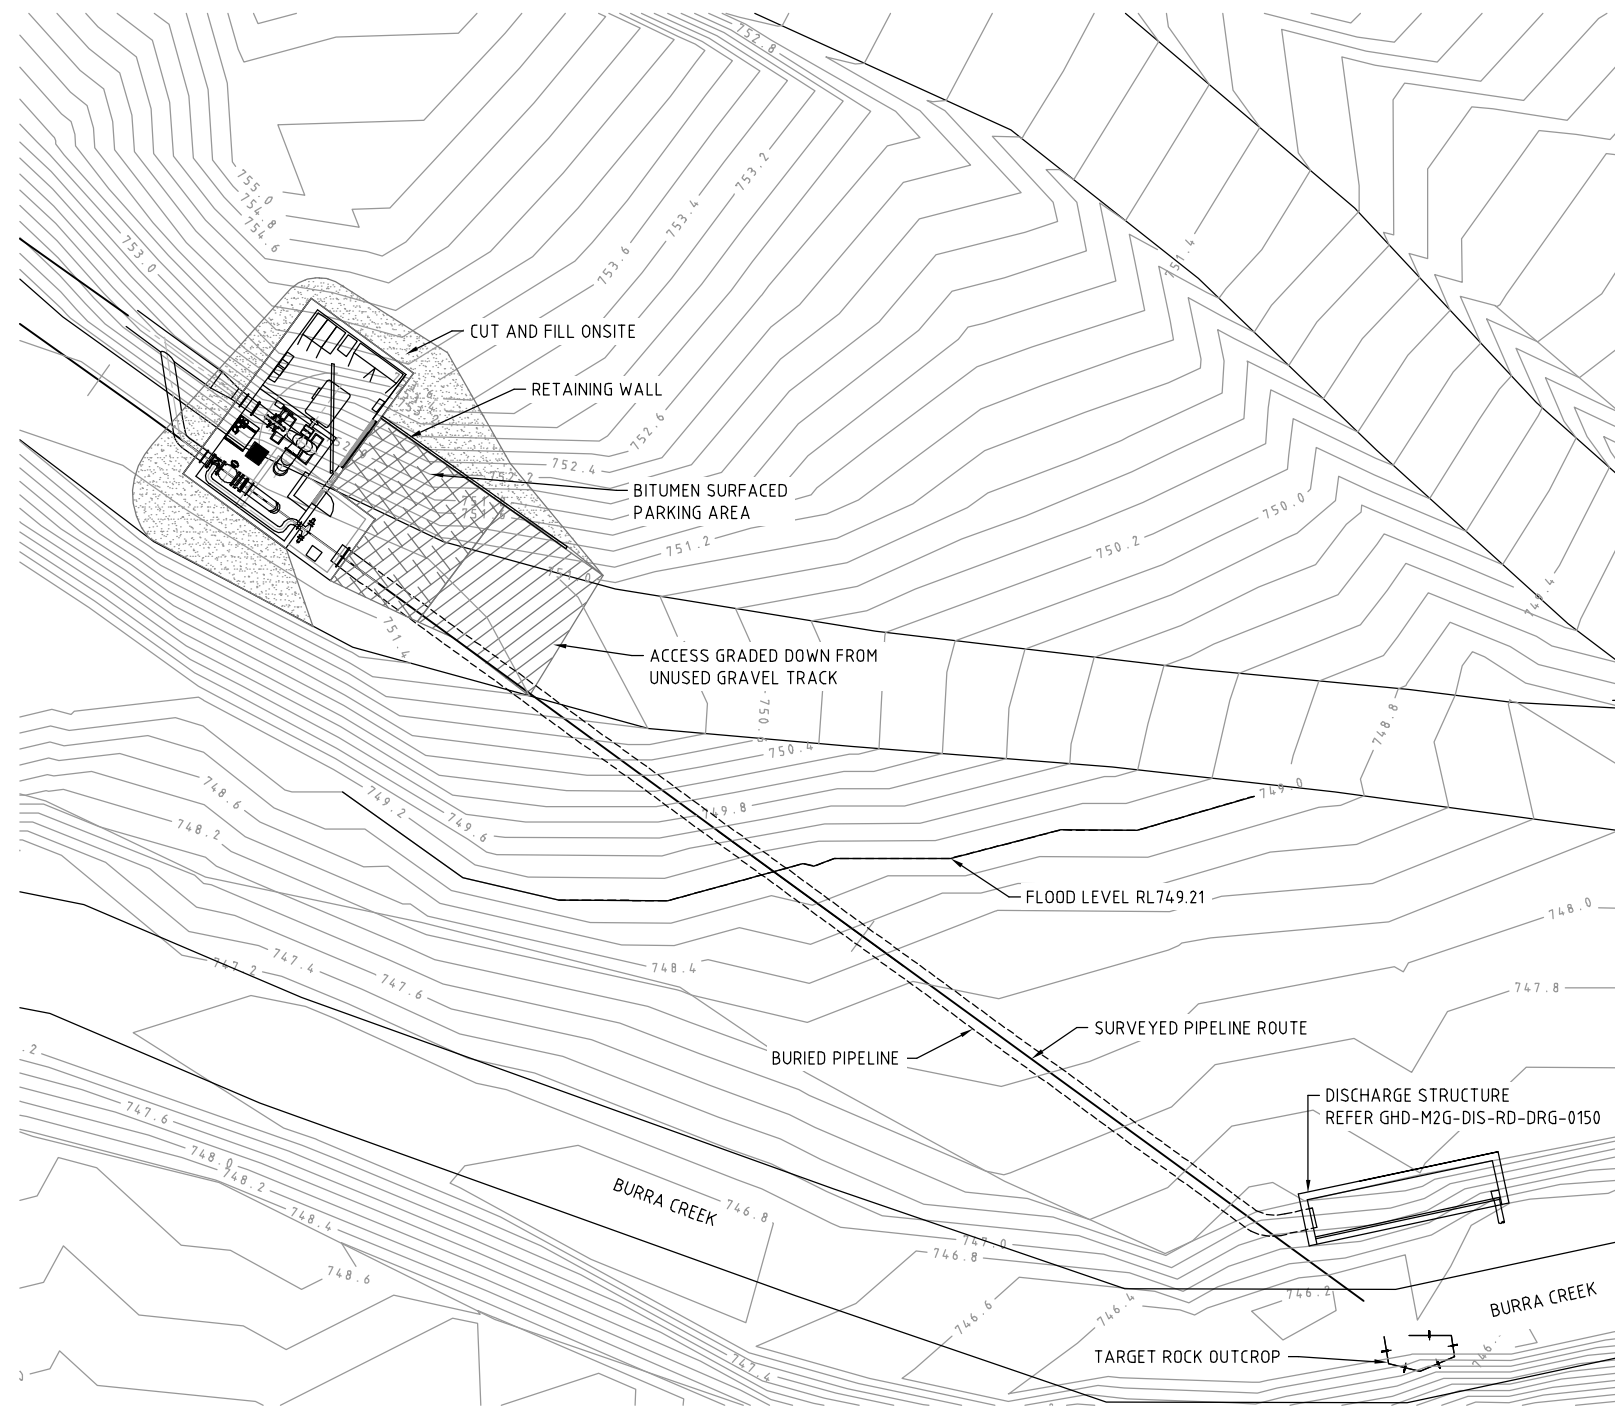

SITE PLAN
SCALE 1:1000m

SITE LAYOUT
SCALE 1:200m

SCALE 1:1000 AT ORIGINAL SIZE

SCALE 1:200 AT ORIGINAL SIZE

PRELIMINARY